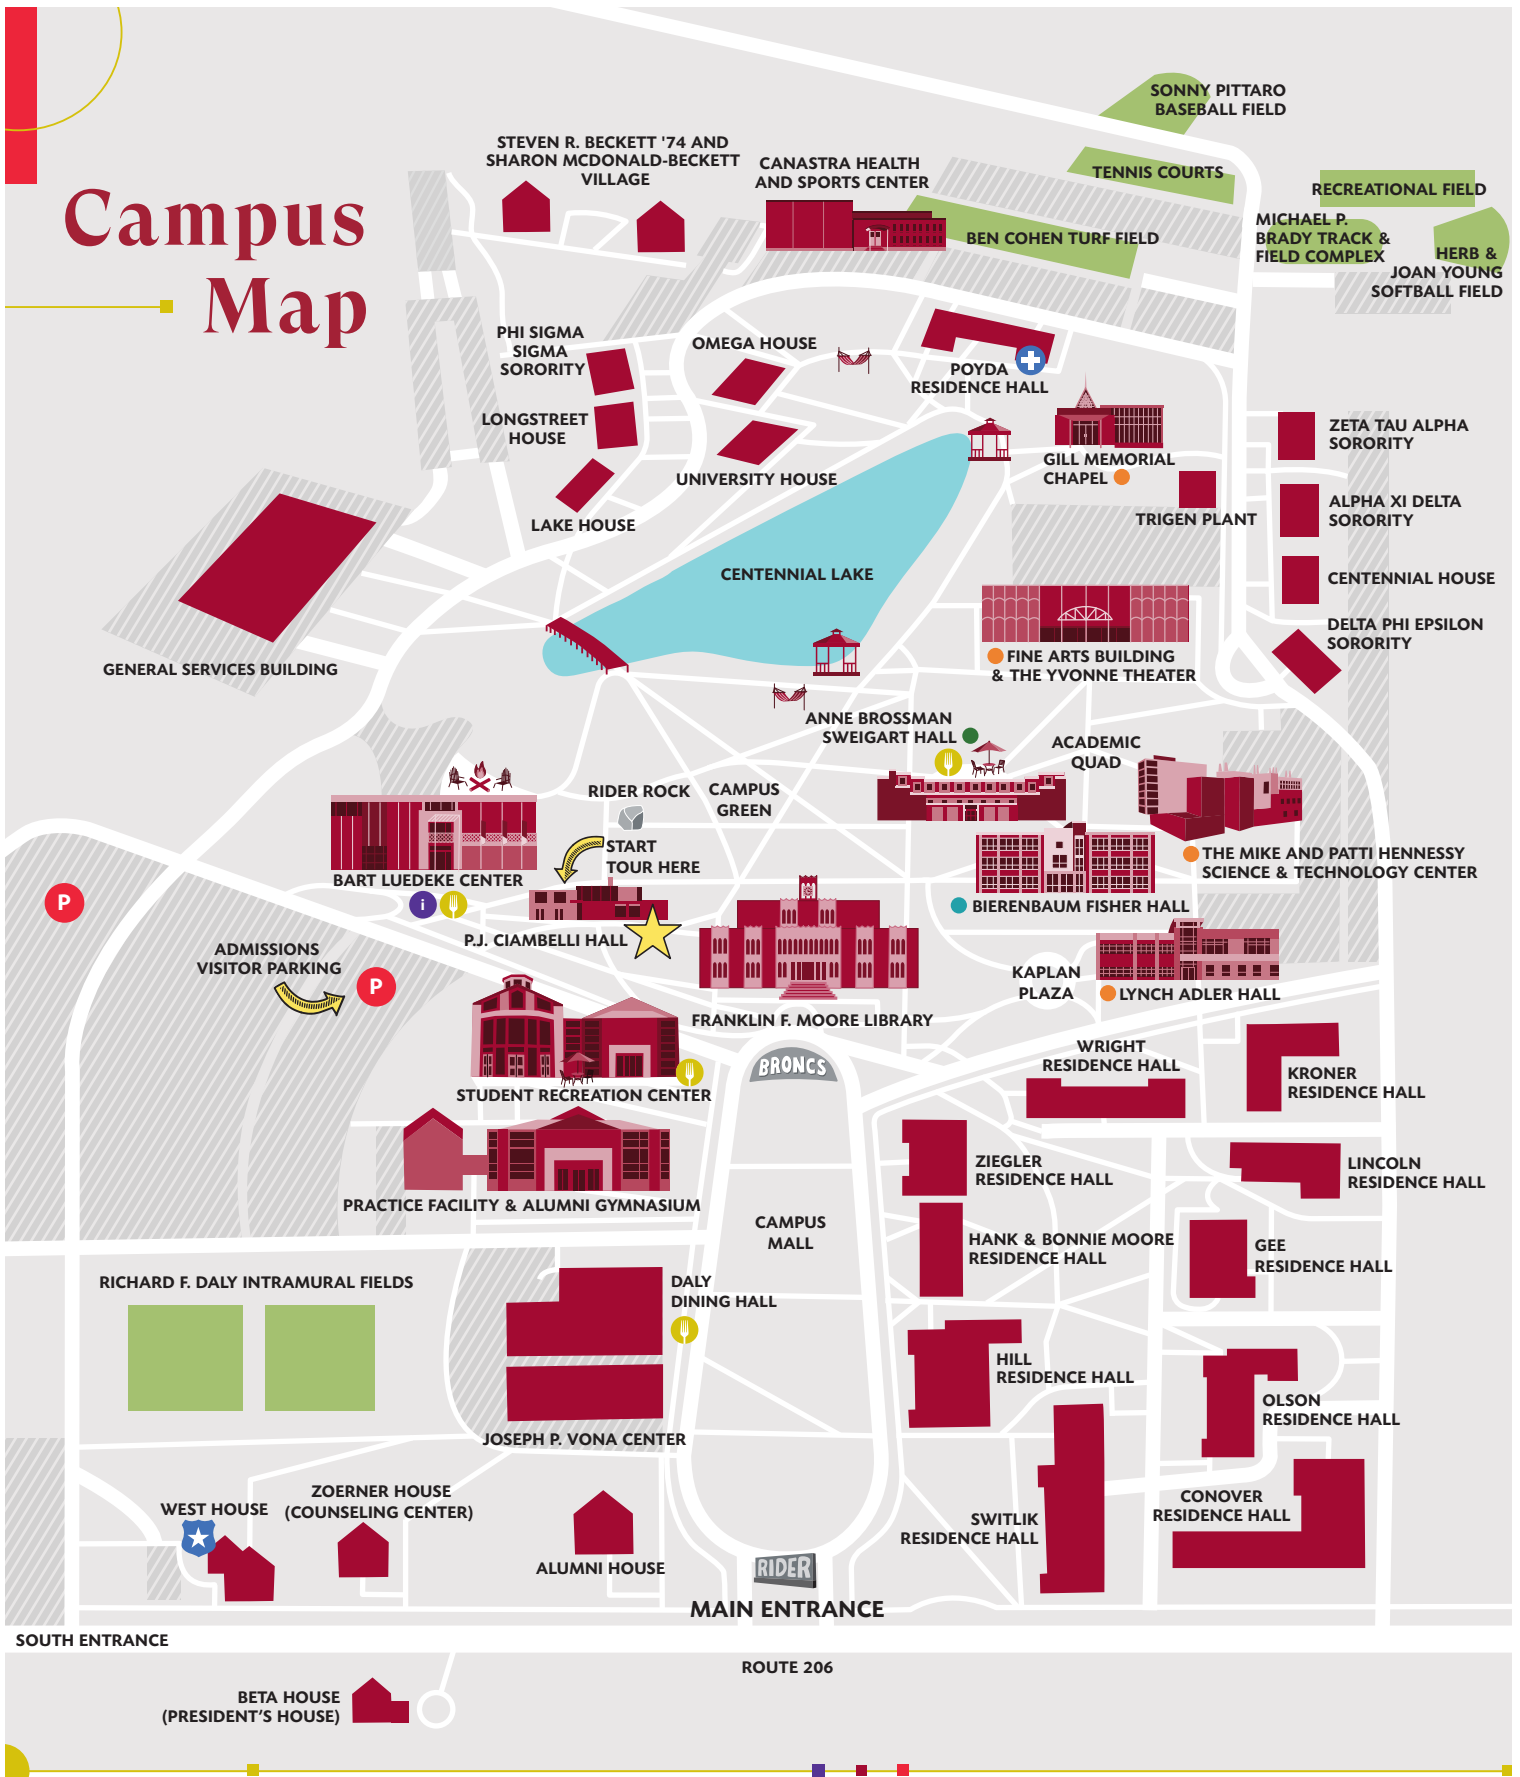

Campus Map

- ★ ADMISSIONS
- ★ PUBLIC SAFETY
- COLLEGE OF ARTS AND SCIENCES
- i INFO DESK
- 🍴 DINING
- COLLEGE OF EDUCATION AND HUMAN SERVICES
- P VISITOR PARKING
- + STUDENT HEALTH CENTER
- NORM BRODSKY COLLEGE OF BUSINESS